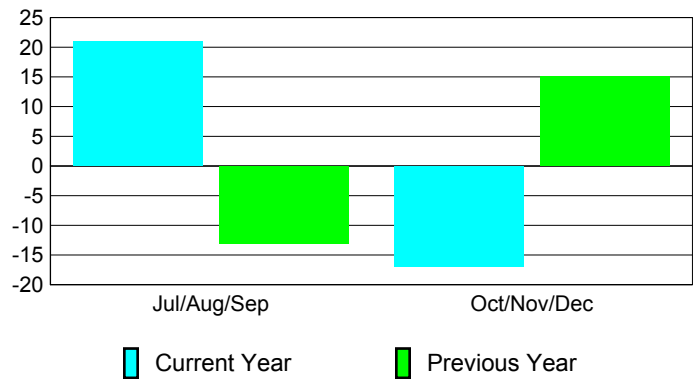

Comparison of Membership Gain/Loss

Current Year Compared to the Previous Year